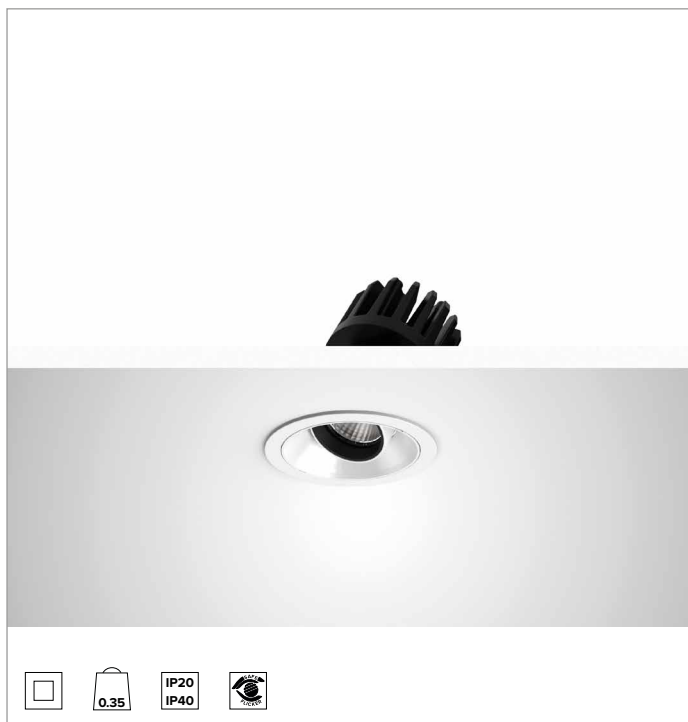

1T7888EL | CTEVO ARCHITECTURAL 78

Adjustable recessed LED projector in a trim version

		3500K	H(m)	D(m)	Emax(lx)	
		Ra90		18°		
		Fixture Power	11W	1	0.31	4735
		Source Flux	997lm	2	0.62	1184
		Fixture Flux	672lm	3	0.92	526
		Efficacy	61lm/W	4	1.23	296
TS1341	Imax=4749cd/klm	Imax	4735cd	5	1.54	189

CCT nominal: 3500K

Lifetime (L80/B10): >50000h tq +25°C

ILLUMINOTECHNICAL CHARACTERISTICS

SP Version - a moulded white plastic optical holder with metallised polycarbonate precision optics, a holographic diffusion filter and a black silicone cut off ring. UGR<19 (EN 12464-1).

Optic: REFLECTOR

Beam angles: SP

Optical efficiency: 67%

Fixture flux: 672lm

Luminous efficacy: 61lm/W

Photobiological safety: Compliant with RG1 low risk group

MECHANICAL CHARACTERISTICS

Moulded white plastic optic holder and die-cast aluminium heat sink in black color. White colour cover. The optical unit can be adjusted up to 30° on the vertical plane with a mechanical beam locking system (with access from the false ceiling), and 358° on the horizontal plane. Trim version with an integrated white ring.